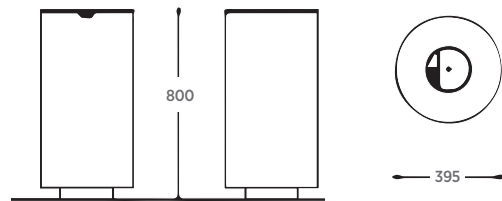

Specifications

*A wide range of colours are available to suit your desired colour scheme.

Contact us today

Freephone **0508 4 URBAN** or visit urbaneffects.co.nz