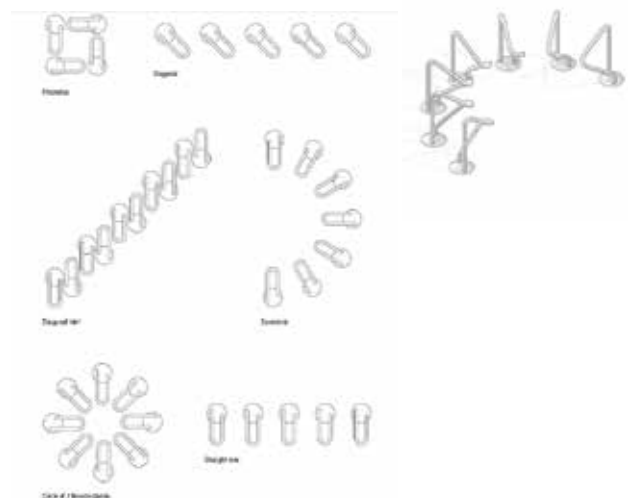

Sample configurations

Contact us today

Freephone 0508 4 URBAN or visit urbaneffects.co.nz