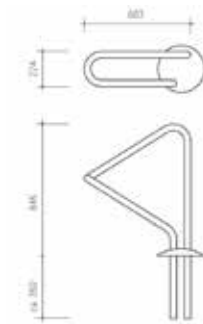

Specifications