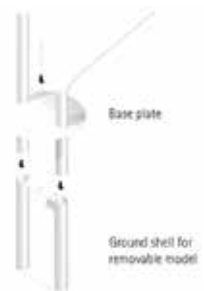

Removable model