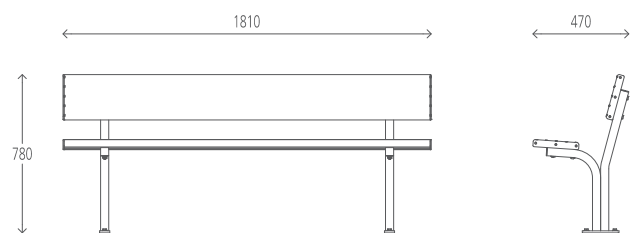

Specifications

Other products in the Metro range

- Metro Bench
- Metro Stackable Bench
- Metro 8 Seat Standard Table
- Metro 8 Seat Square Table
- Metro 12 Seat Table
- Metro Outdoor
- Learning Table
- Metro Bike Rack
- Metro 2 Tier Grandstand
- Metro 3 Tier Grandstand
- Metro 4 Tier Grandstand
- Metro Choir Grandstand

To view other products in the Metro range, visit our website

Contact us today

Freephone 0508 4 URBAN or visit urbaneffects.co.nz