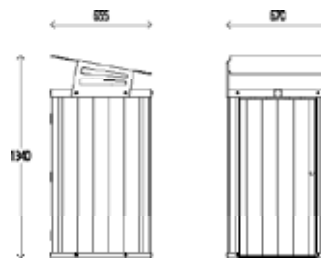

*A wide range of colours are available to suit your desired colour scheme.

Specifications

Citistyle Enclosure (120L)

Citistyle Enclosure (240L)

Other products in the Citistyle range

- Citistyle Seat
- Citistyle Bench
- Citistyle Double Bench
- Citistyle Table
- Citistyle Semi Hoop (Bike Parking)
- Citistyle Narrow Hoop (Bike Parking)
- Citistyle Bollards