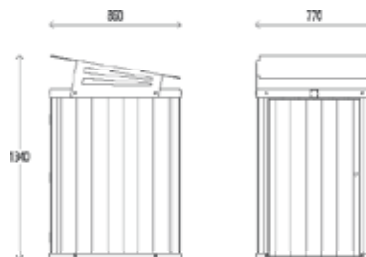

*A wide range of colours are available to suit your desired colour scheme.

Specifications

Citistyle Enclosure (120L)

Citistyle Enclosure (240L)

Other products in the Citistyle range

- Citistyle Seat
- Citistyle Bench
- Citistyle Double Bench
- Citistyle Table
- Citistyle Semi Hoop (Bike Parking)
- Citistyle Narrow Hoop (Bike Parking)
- Citistyle Bollards