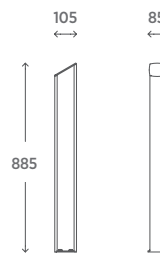

Specifications

Other products in the *Citistyle* range

- *Citistyle* Deluxe Seat
- *Citistyle* Timber Seat
- *Citistyle* Deluxe Bench
- *Citistyle* Timber Bench
- *Citistyle* Deluxe Table Setting
- *Citistyle* Timber Table Setting
- *Citistyle* Deluxe Bin
- *Citistyle* Timber Bin
- *Citistyle* Semi Hoop Bike Rack

To view other products in the *Citistyle* range, visit our website

*A wide range of colours are available to suit your desired colour scheme.

Contact us today

Freephone **0508 4 URBAN** or visit urbaneffects.co.nz