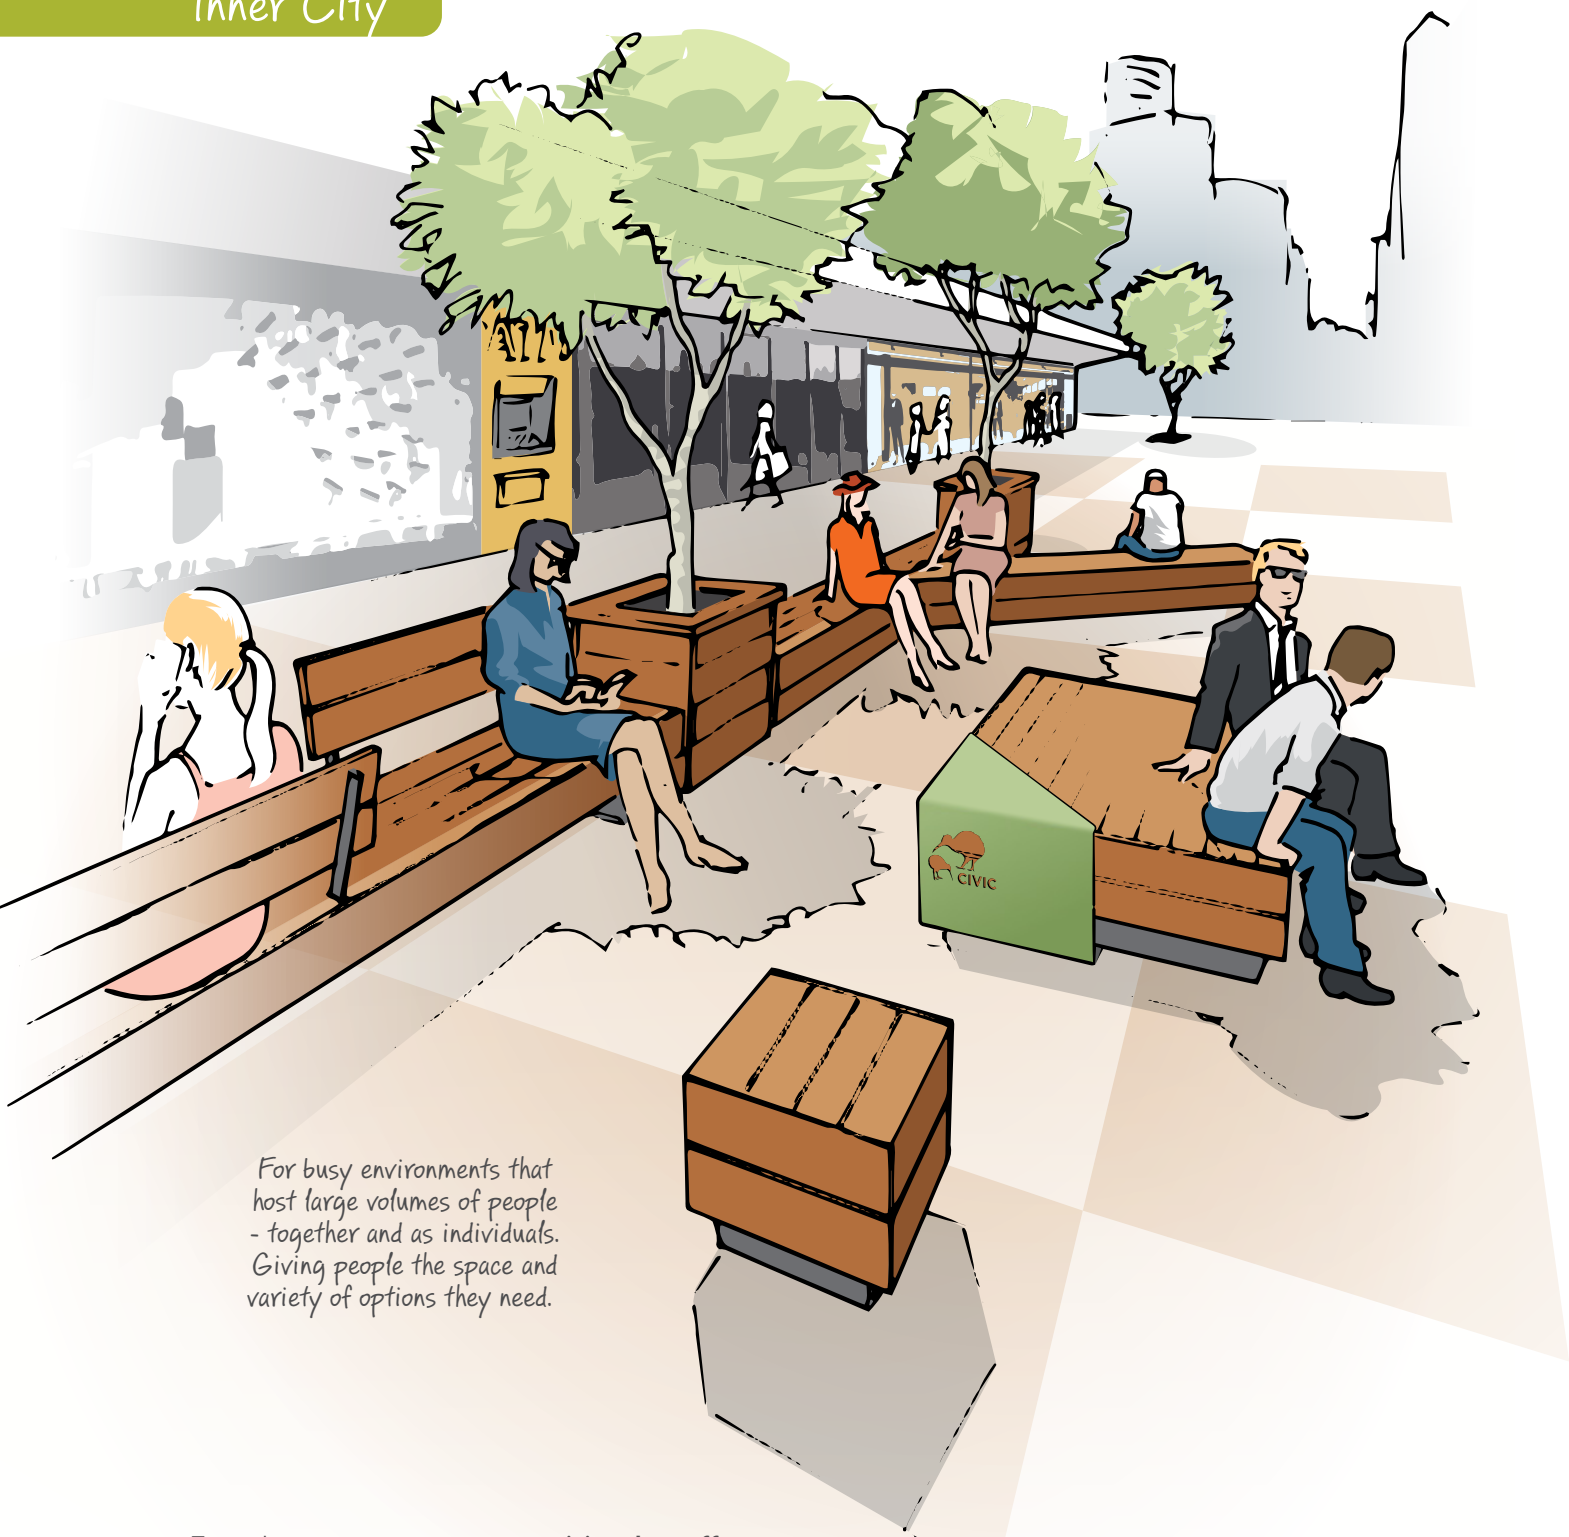

Shared, communal spaces where individuals or groups can come together to sit, lounge, eat, catch-up, or simply have time out.

A selection of sizes, widths and lengths.

Customise by adding an arm rest and skate deterrents

LED Foot lighting adds style and safety (optional extra).

Liffiton makes standard spaces stand out with stylish simplicity, comfort and convenience.

Add a staining option for extra depth & longevity.

# For anytime & anywhere

From inner city and suburbs to regional and rural.

## Inner City

*For busy environments that host large volumes of people - together and as individuals. Giving people the space and variety of options they need.*