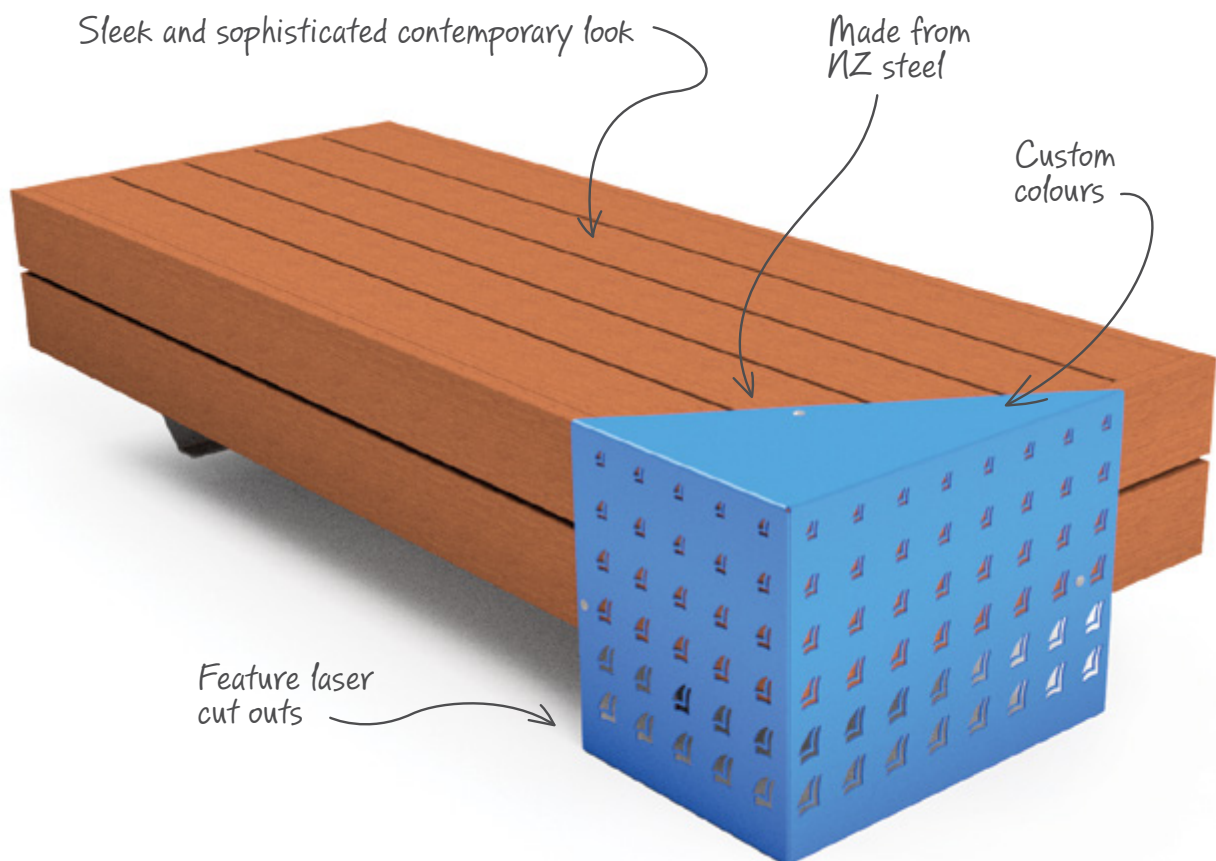

**Liffiton Wide Bench** LE  
3m length | UEBELWSA3H

**Liffiton Wide Bench with Notch** LE  
3m length | UEBELWF3H60N

**Liffiton Bench**  
3m length | UEBELISA3H

**Liffiton Lux Bench**  
2m length | UEBELXF2H

**Liffiton Seat – Centered Backrest**  
3m length | UEBELISA3FBH

**Liffiton Seat – Split Backrest**  
3m length | UEBELISA3SBH

**Liffiton Table**  
2m length | UETALISA2H

**Liffiton Planter**  
0.78 x 0.78m | UEPLL1C

# Liffiton **Edge** Accessory

Strengthen and enhance the appeal of selected Liffiton benches and platforms with the Liffiton Edge Accessory.

Liffiton Edge Accessory is suitable for two boards Liffiton benches and platforms only.