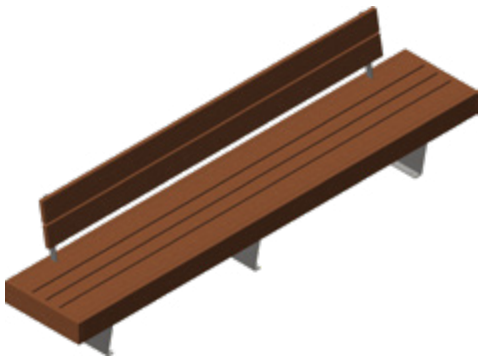

**Liffiton Wide Bench** LE  
3m length | UEBELWSA3H

**Liffiton Wide Bench with Notch** LE  
3m length | UEBELWF3H60N

**Liffiton Bench**  
3m length | UEBELISA3H

**Liffiton Lux Bench**  
2m length | UEBELXF2H

**Liffiton Seat – Centered Backrest**  
3m length | UEBELISA3FBH

**Liffiton Seat – Split Backrest**  
3m length | UEBELISA3SBH

**Liffiton Table**  
2m length | UETALISA2H

**Liffiton Planter**  
0.78 x 0.78m | UEPLL1C