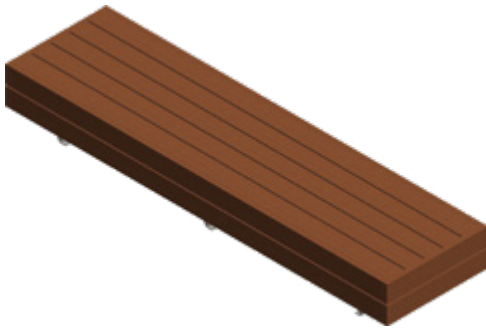

Create your space with the options.
There's sure to be something to suit.

Liffiton Wide Bench LE
3m length | UEBELWSA3H