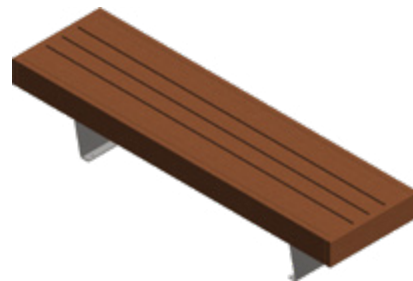

# Our **family** of furniture

The full and flexible range is packed with function and features.

**LE** Products are customisable with Liffiton Edge Accessory.

**Liffiton Wide Mini Bench** **LE**  
0.79 x 0.79m | UEBELWMF07H

**Liffiton Wide Bench** **LE**  
2m length | UEBELWSA2H

**Liffiton Mini Bench**  
0.6 x 0.6m | UEBELIMF06H

**Liffiton Bench**  
2m length | UEBELISA2H

**Liffiton Lux Bench**  
3m length | UEBELXF3H

**Liffiton Seat - Centered Backrest**  
2m length | UEBELISA2BH