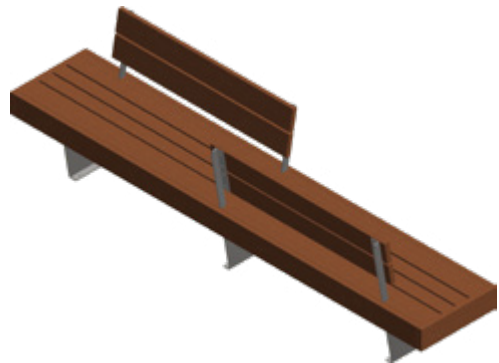

**Liffiton Platform Bench**  
1.5 x 1.5m | UEBELIP15H

**Liffiton Platform Bench - 2 Board Option** **LE**  
1.5 x 1.5m | UEBELIP15H2B

Create your space with the options.  
There's sure to be something to suit.

**Liffiton Wide Bench** LE  
3m length | UEBELWSA3H

**Liffiton Wide Bench with Notch** LE  
3m length | UEBELWF3H60N

**Liffiton Bench**  
3m length | UEBELISA3H

**Liffiton Lux Bench**  
2m length | UEBELXF2H

**Liffiton Seat – Centered Backrest**  
3m length | UEBELISA3FBH

**Liffiton Seat – Split Backrest**  
3m length | UEBELISA3SBH

**Liffiton Table**  
2m length | UETALISA2H

**Liffiton Planter**  
0.78 x 0.78m | UEPLL1C