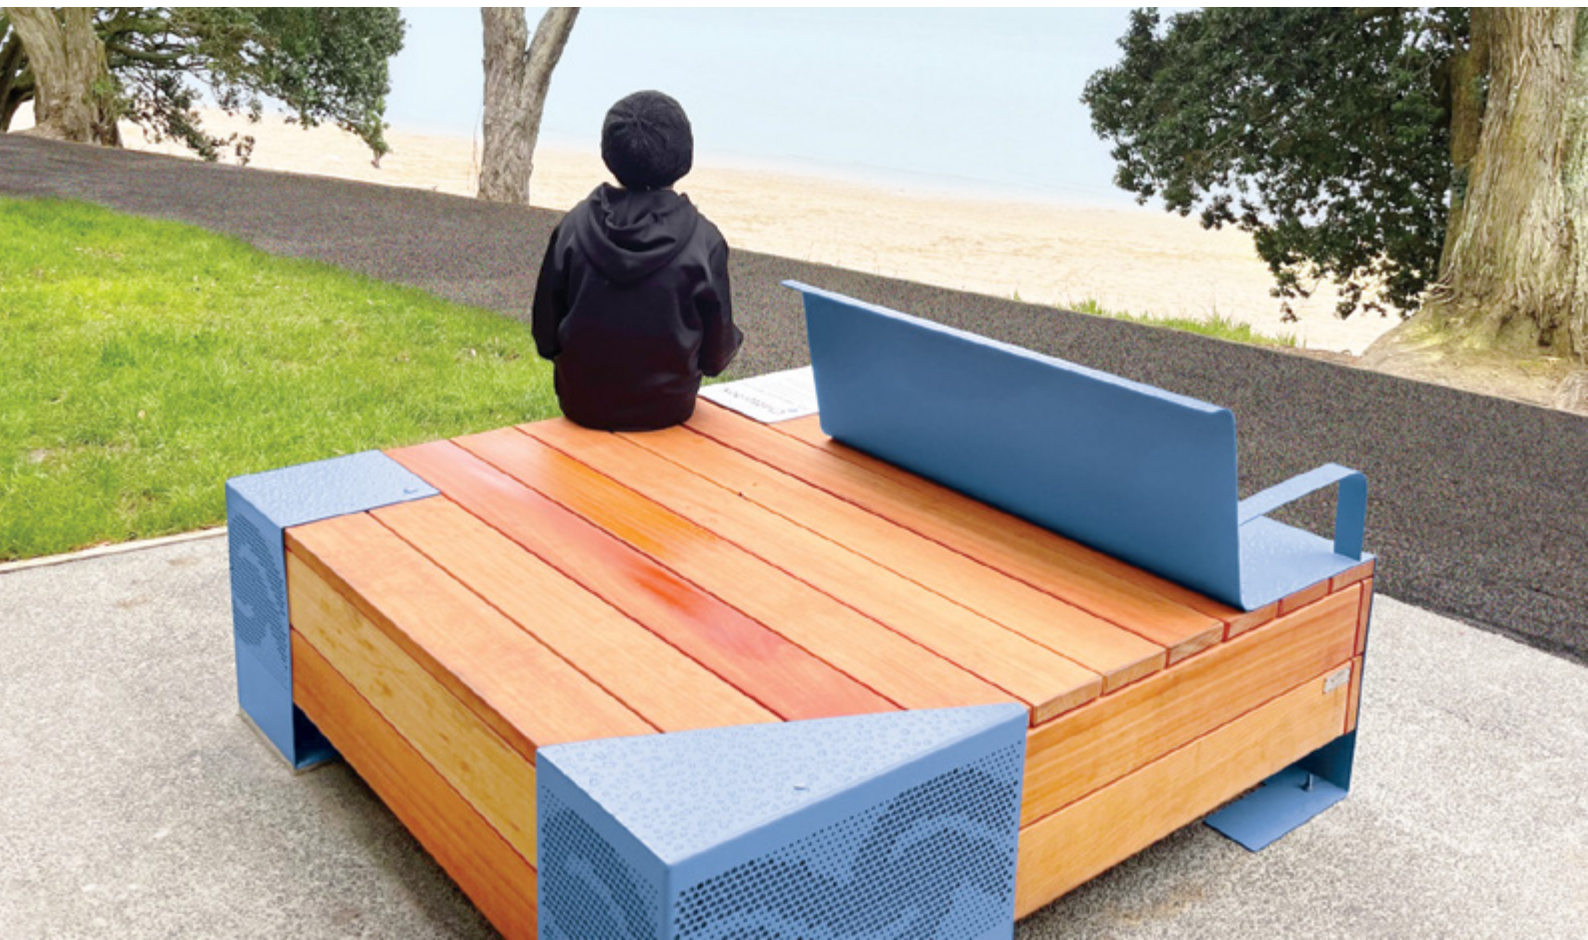

## Project Showcase

Chatterbox Seat, Albert Eden, Auckland