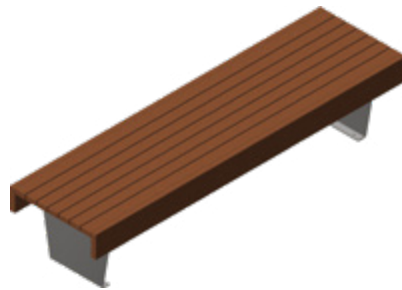

**Liffiton Platform Bench**  
1.5 x 1.5m | UEBELIP15H

**Liffiton Platform Bench - 2 Board Option** **LE**  
1.5 x 1.5m | UEBELIP15H2B

Create your space with the options.  
There's sure to be something to suit.

**Liffiton Wide Bench** LE  
3m length | UEBELWSA3H

**Liffiton Wide Bench with Notch** LE  
3m length | UEBELWF3H60N

**Liffiton Bench**  
3m length | UEBELISA3H

**Liffiton Lux Bench**  
2m length | UEBELXF2H