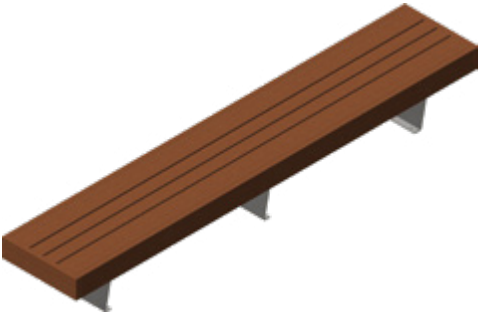

**Liffiton Platform Bench**  
1.5 x 1.5m | UEBELIP15H

**Liffiton Platform Bench - 2 Board Option** **LE**  
1.5 x 1.5m | UEBELIP15H2B

Create your space with the options.  
There's sure to be something to suit.

**Liffiton Wide Bench** LE  
3m length | UEBELWSA3H

**Liffiton Wide Bench with Notch** LE  
3m length | UEBELWF3H60N

**Liffiton Bench**  
3m length | UEBELISA3H

**Liffiton Lux Bench**  
2m length | UEBELXF2H