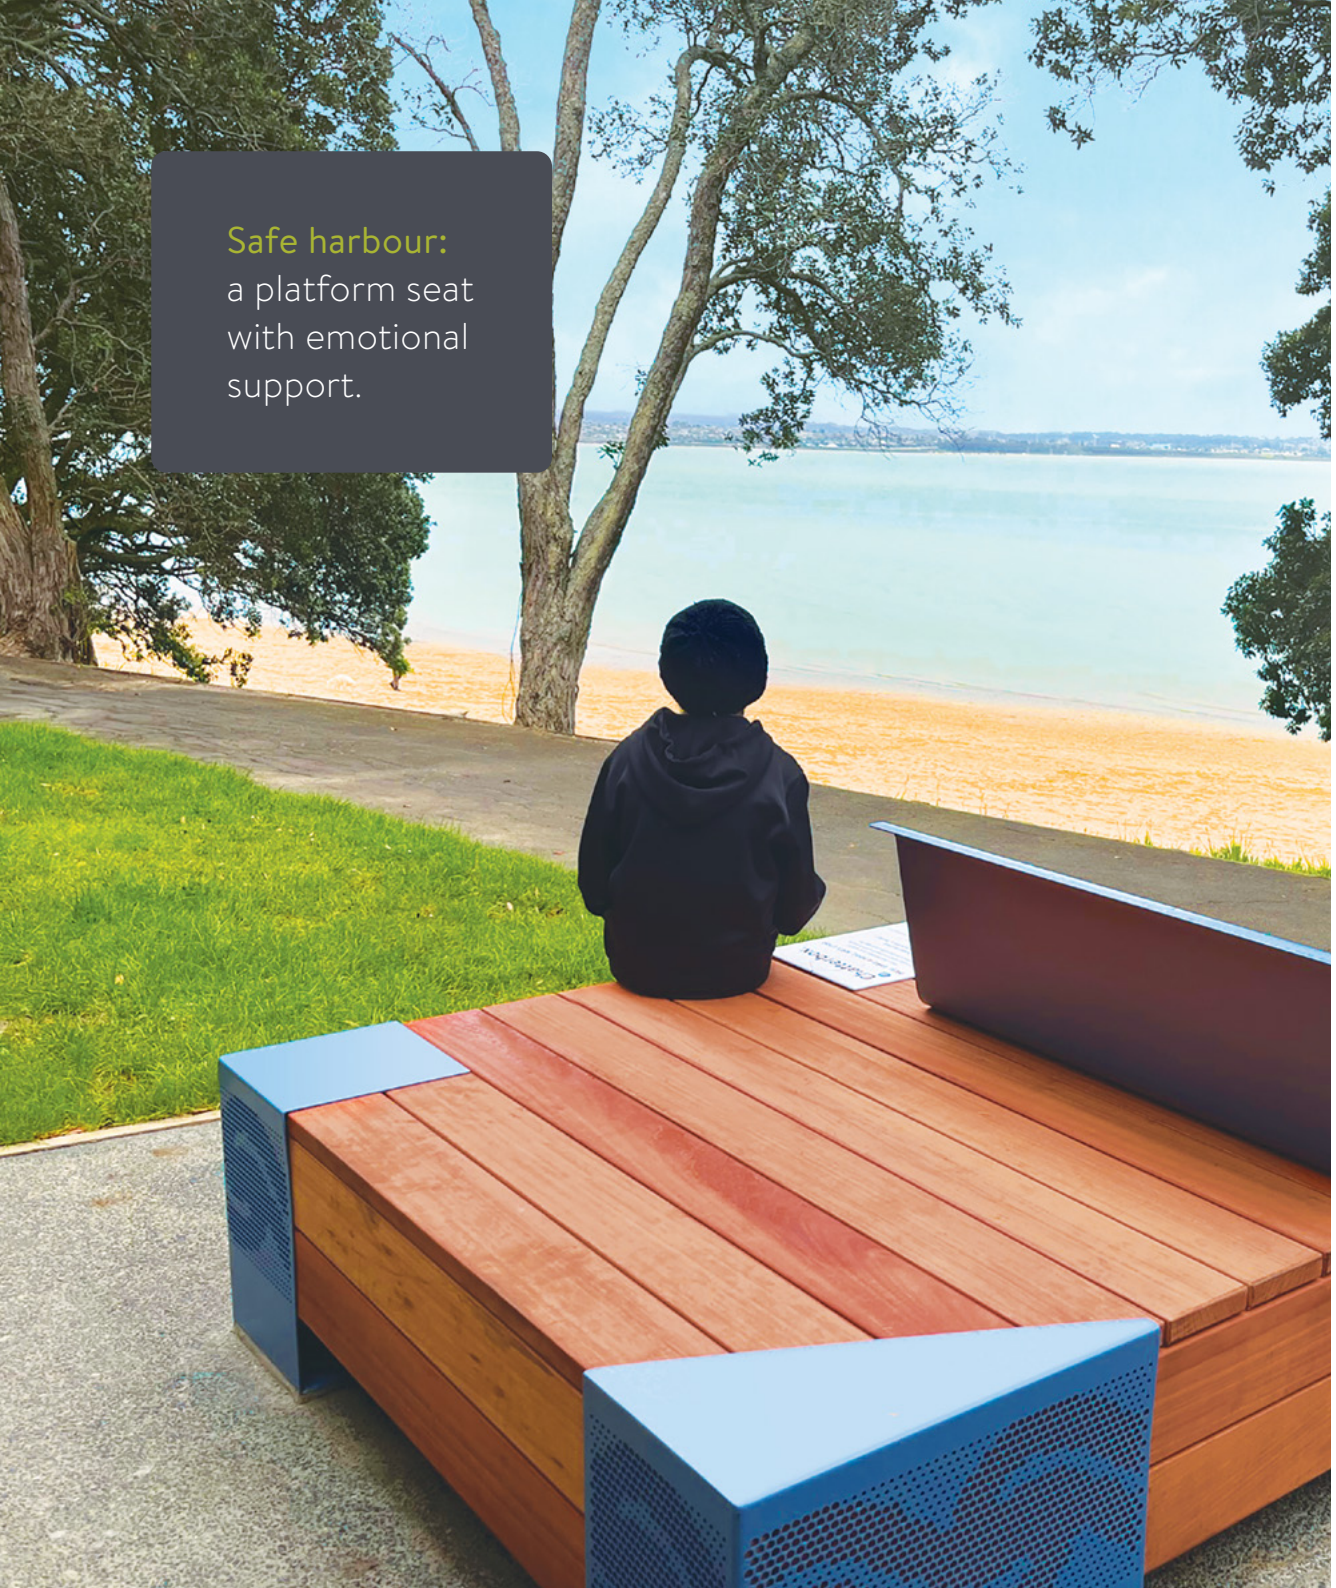

**Safe harbour:**  
a platform seat  
with emotional  
support.

### HARBOUR VIEW RESERVE

- Location: Auckland, New Zealand
- Council: Auckland Council
- Partner: Albert-Eden Local Board
- Products: Chatterbox Seat

New energy:  
bringing city  
streets back  
to life!