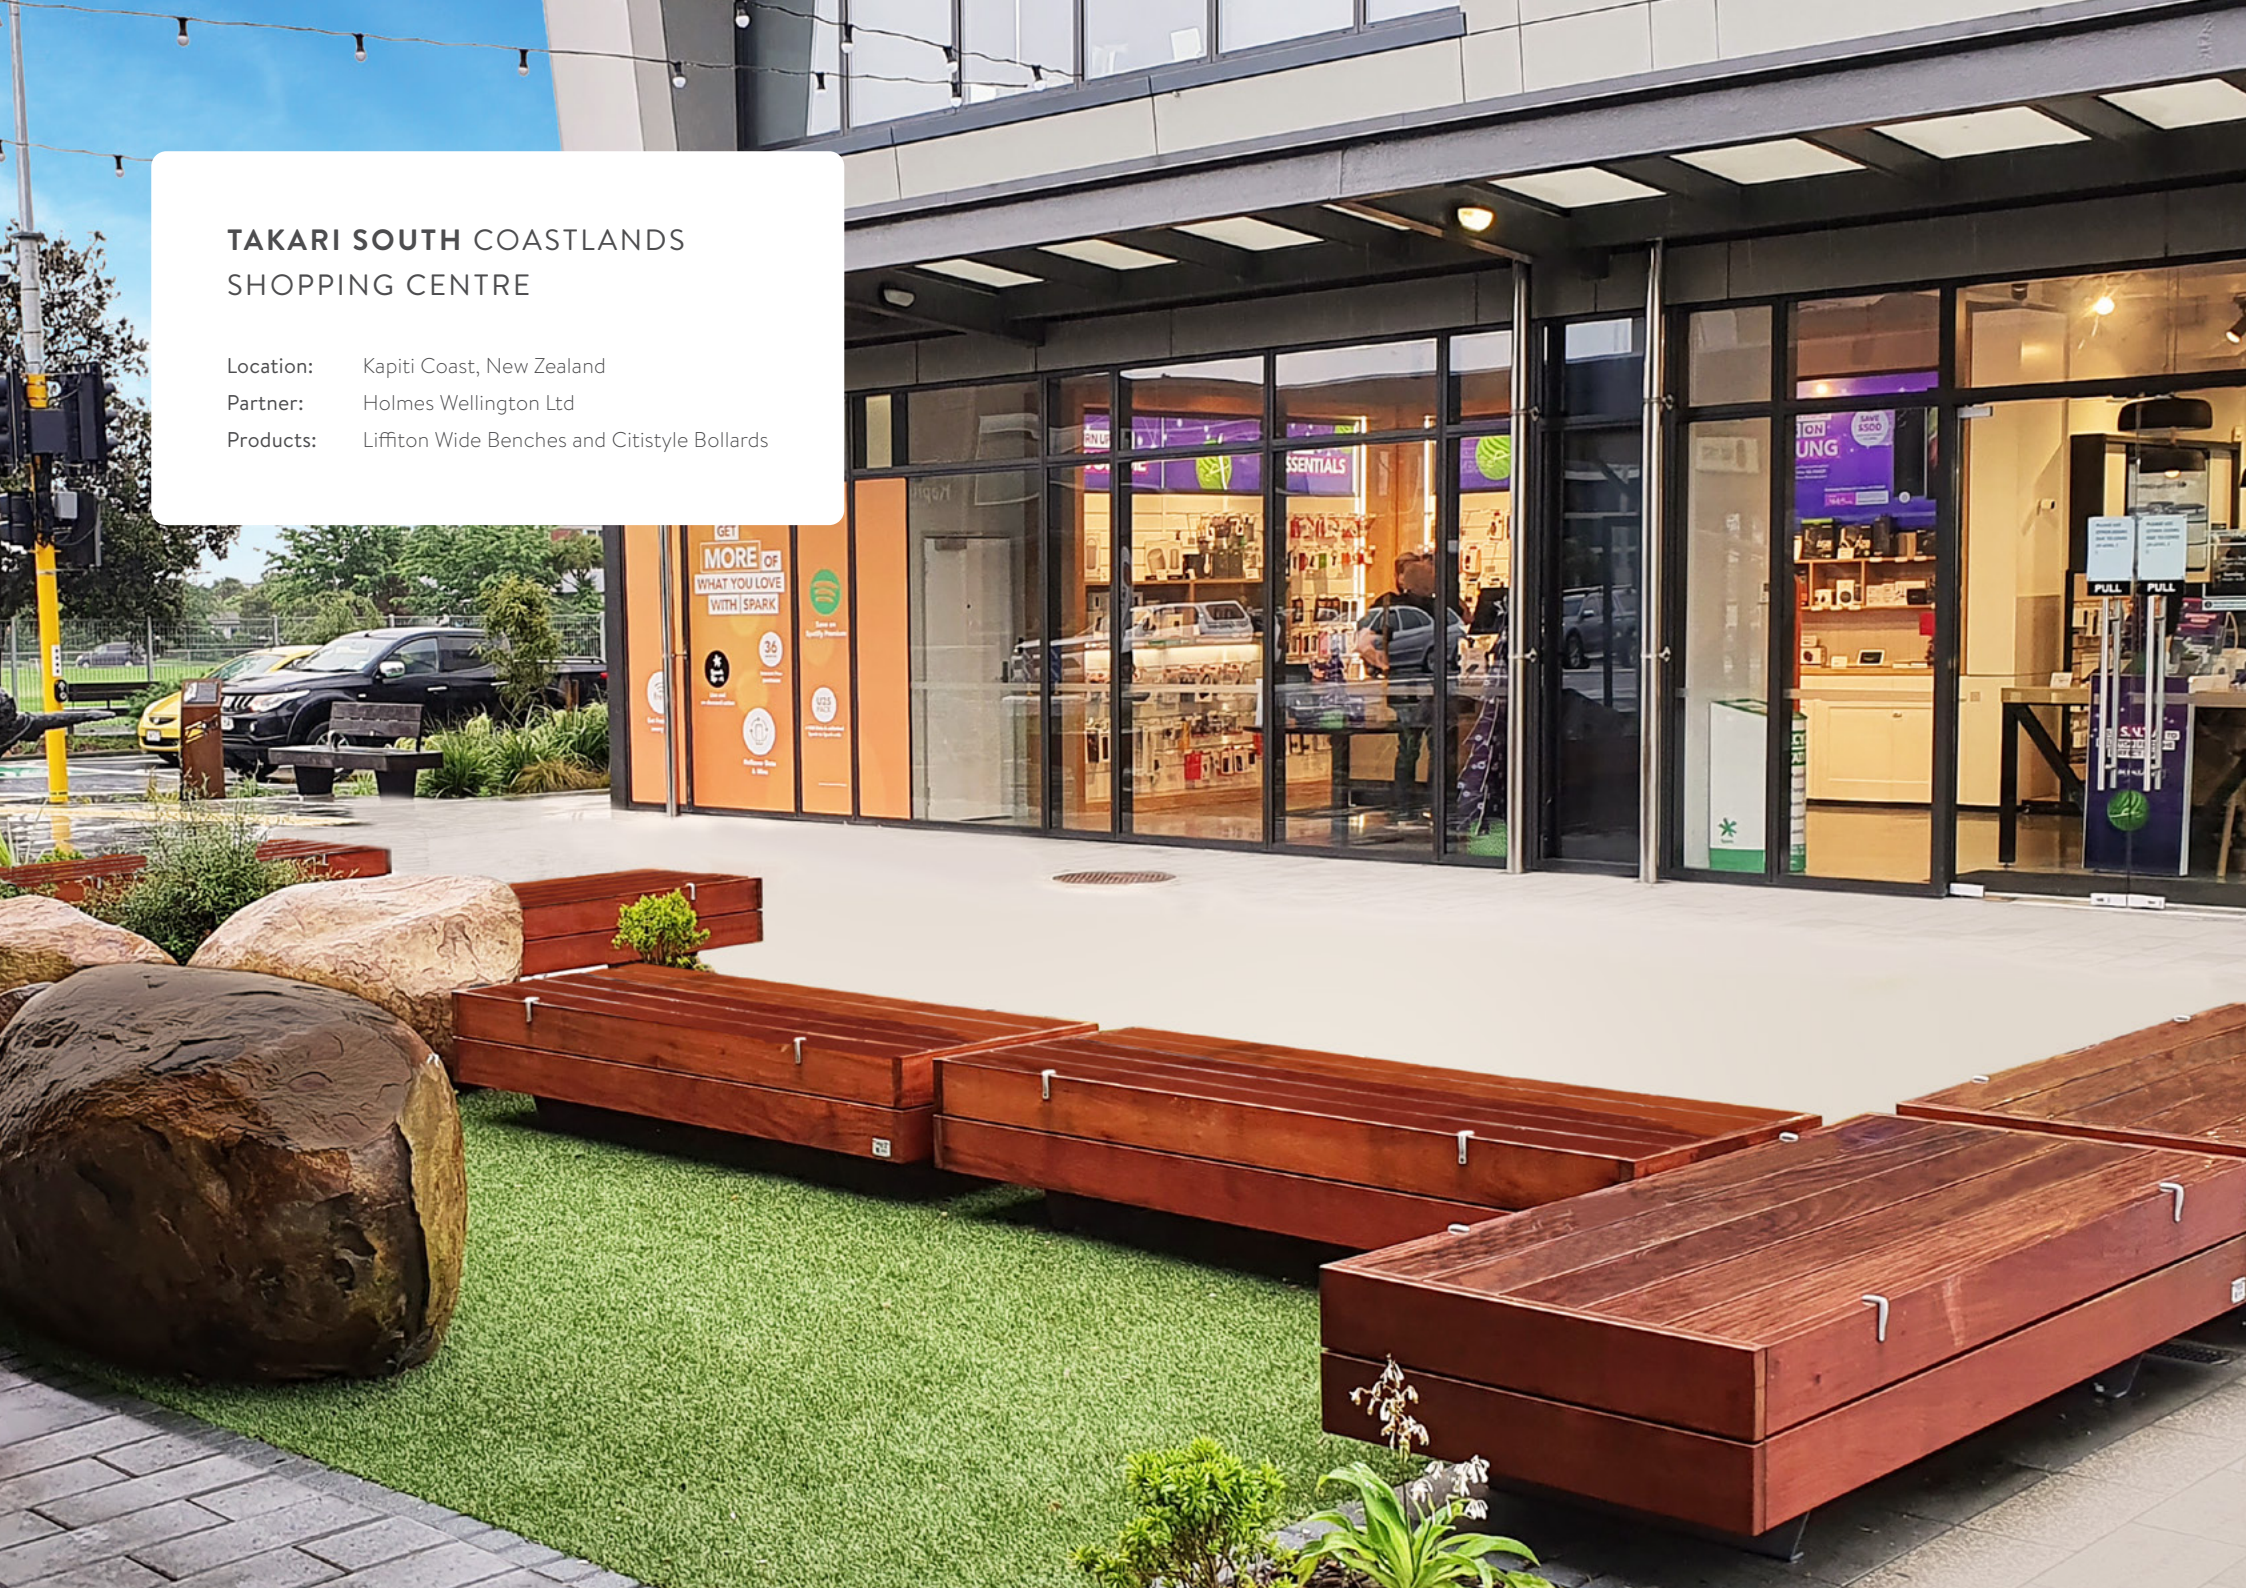

TAKARI SOUTH COASTLANDS SHOPPING CENTRE

Location: Kapiti Coast, New Zealand
Partner: Holmes Wellington Ltd
Products: Liffiton Wide Benches and Citistyle Bollards