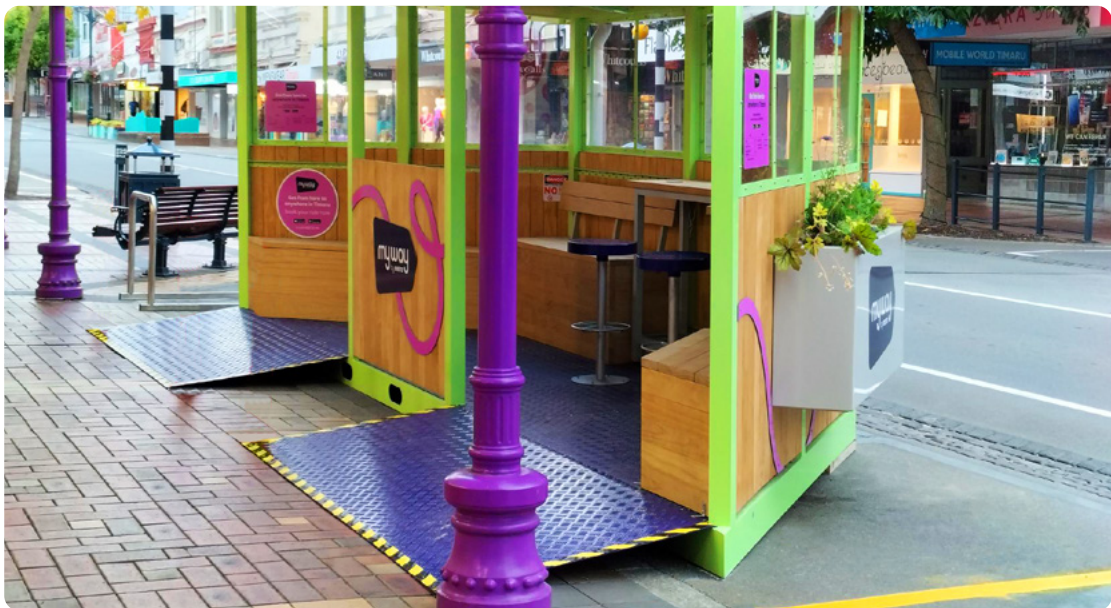

## HOLIDAY INN EXPRESS & SUITES

Location: Queenstown, New Zealand

Products: Customised Benches