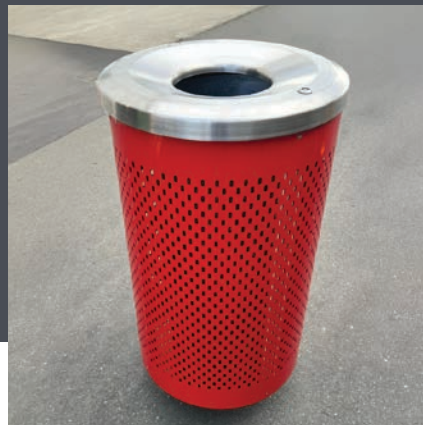

Complete your outdoor space by pairing the Nazareth Suite with shelters, tables, BBQs, bins, and bike racks designed for community life outdoors.

Scan to explore New Zealand's largest range of public space furniture