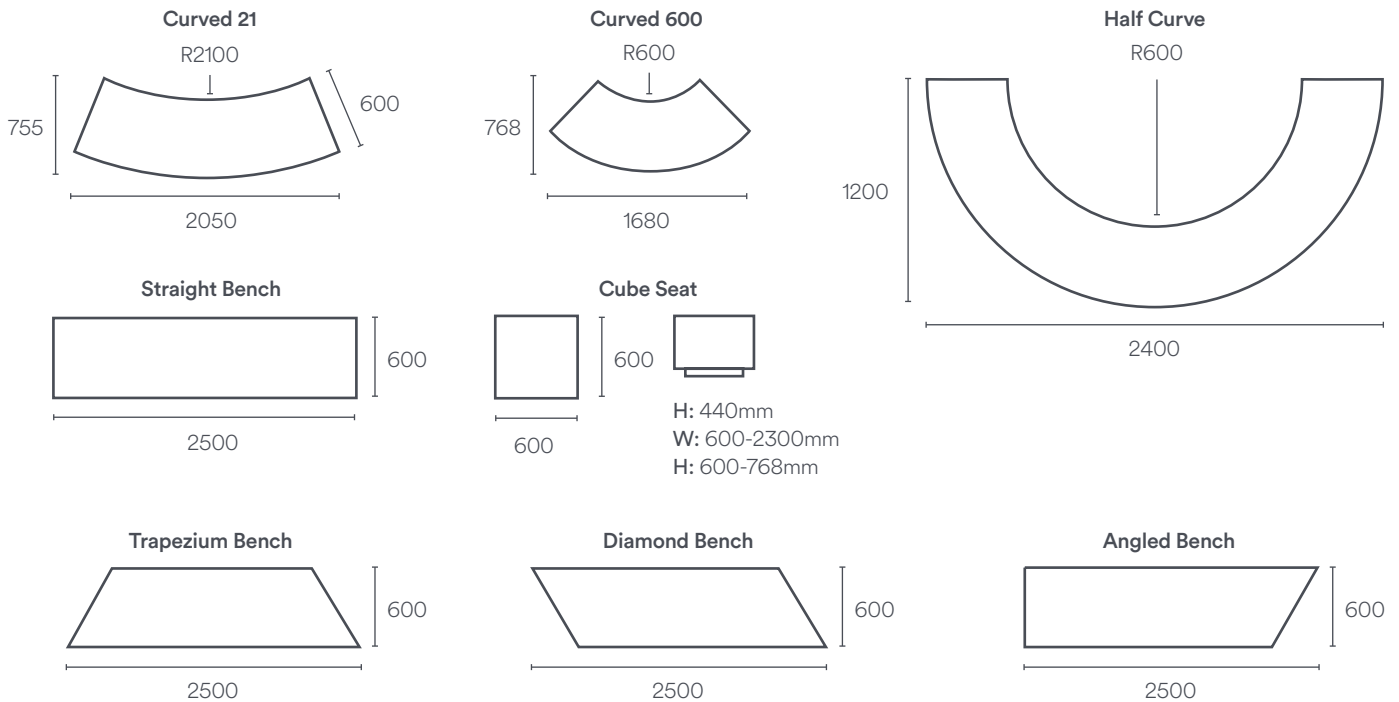

Your space, your style

Customise layouts, finishes and features to create seating that feels made for your site and the people who use it.